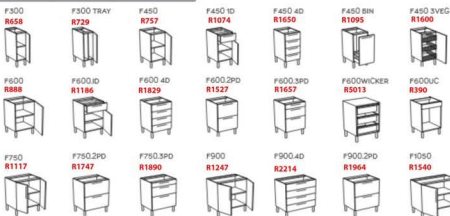

FLOOR UNITS 880mm High

**BEST VALUE
FOR MONEY
GUARANTEED!**

QUALITY - AFFORDABILITY - GUARENTEE

BEDROOM CUPBOARDS 2400mm High

TWO DOOR
924mm **R2860**
1074mm **R3012**
1224mm **R3206**

THREE DOOR
1372mm **R3570**
1522mm **R3762**
1672mm **R3860**
1822mm **R4007**